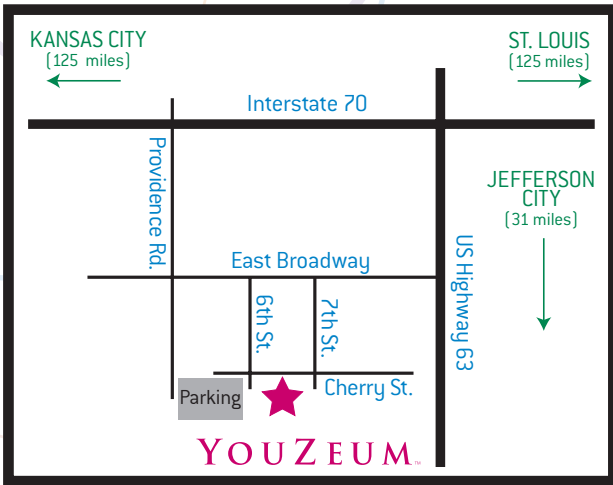

YOUZEUM™

An
Interactive
Science Center
Where It's
All About **You!**

Fun for all ages

LOCATION

The YouZeum is easy to find, right in downtown Columbia at the corner of 6th and Cherry Streets.

HOURS OF OPERATION

Monday – Friday 10 am - 5 pm
(Closed Tuesdays)
Saturday 10 am - 8 pm
Sunday 1 pm - 5 pm

ADMISSION

14 and older \$8
Children aged 4-13. \$5
Children 3 and under Free

(Visa and MasterCard accepted)

*Children under 16 must be accompanied by an adult.
Annual YouZeum memberships are available and include
free admission, a 10% discount on gift shop purchases
and a subscription to the newsletter.*